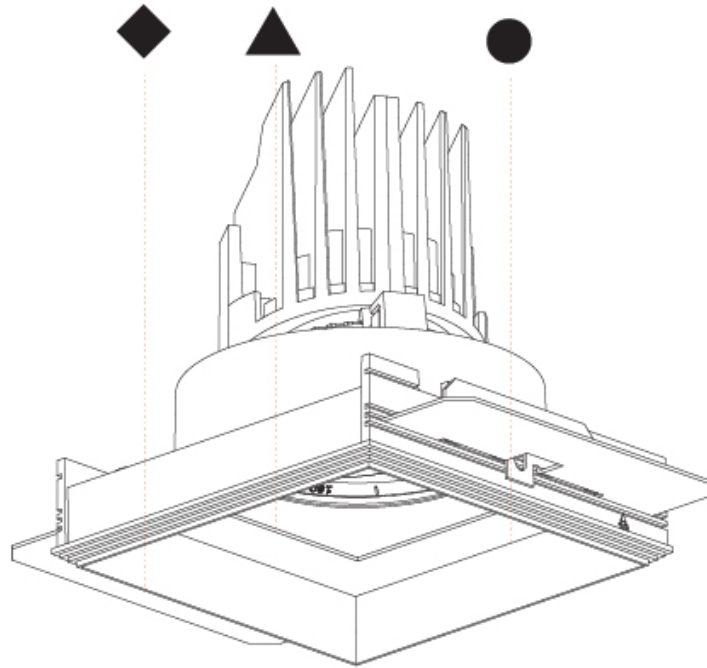

BIONIQ SQUARE ADJUSTABLE COMFORT TRIMLESS

A35215-

PROJECT	_____
TYPE	_____
SPECIFIER	_____
QUANTITY	_____
DATE	_____